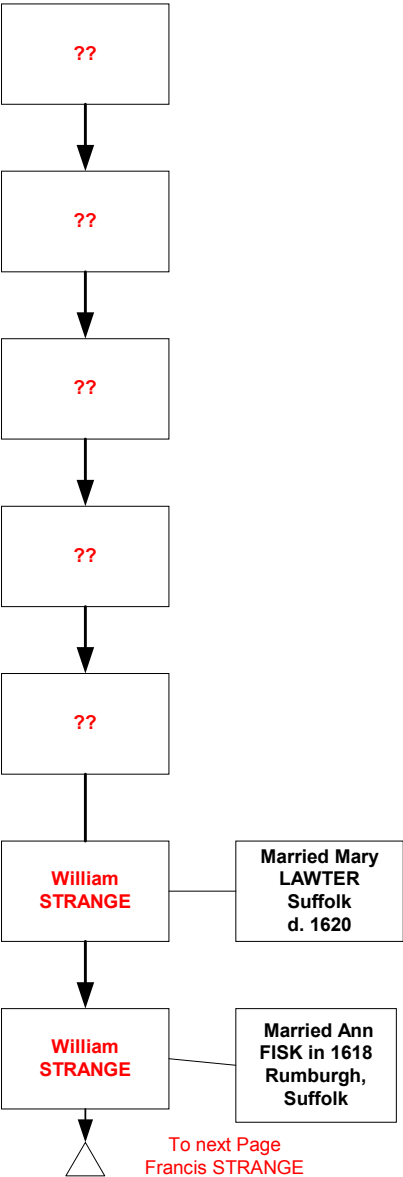

Family Tree (Male Line) of David Vincent STRANGE (Page 1)

Previous ancestry will have to be traced back from Suffolk in the 1500s, area of South Elmham, Rumburgh and Wisset. Option is possibly a name change at this time from Le Strange (or derivation), since some in east of England at the time.

To next Page
Francis STRANGE

Family Tree (Male Line) of David Vincent STRANGE (Page 2, cont from William Strange)