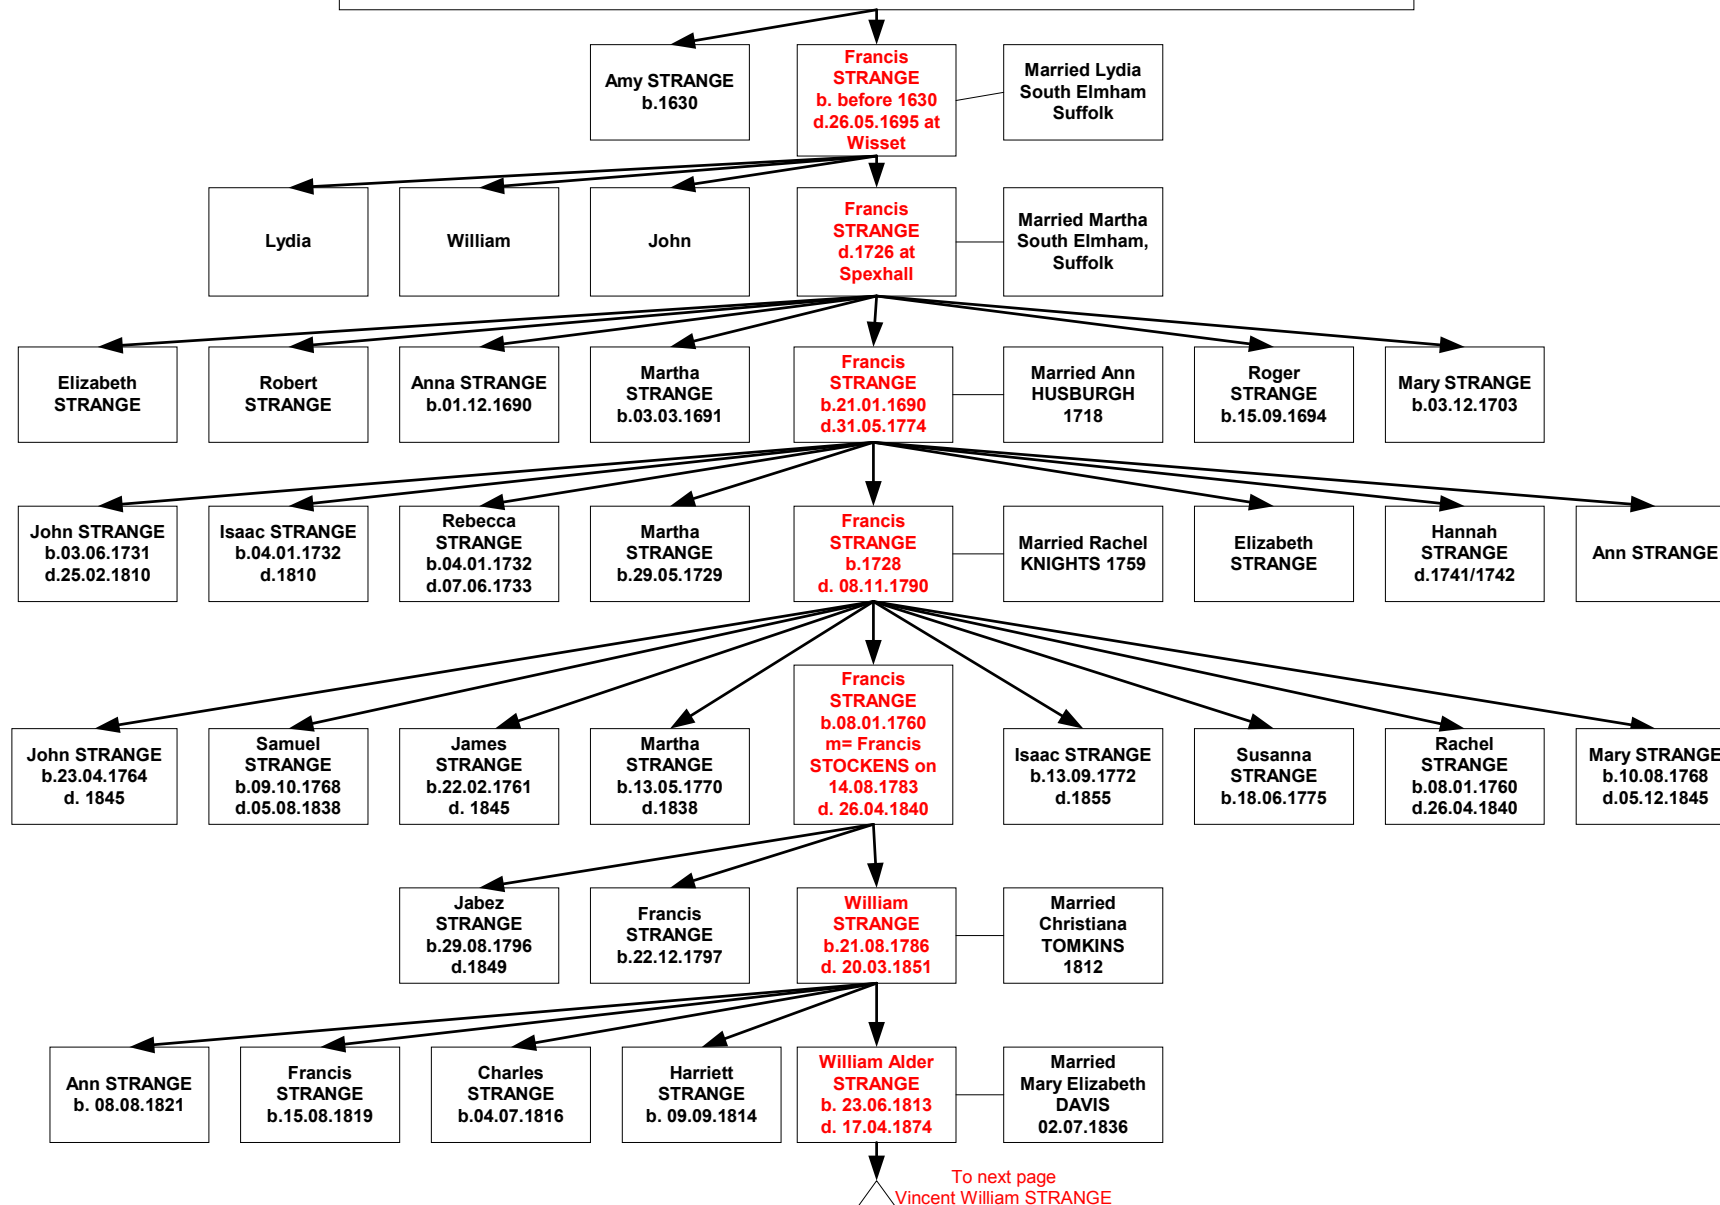

Family Tree (Male Line) of David Vincent STRANGE (Page 1)

Previous ancestry will have to be traced back from Suffolk in the 1500s, area of South Elmham, Rumburgh and Wisset. Option is possibly a name change at this time from Le Strange (or derivation), since some in east of England at the time.

To next Page
Francis STRANGE

Family Tree (Male Line) of David Vincent STRANGE (Page 2, cont from William Strange)

Family Tree (Male Line) of David Vincent STRANGE (Page 3. cont from William Alder Strange)