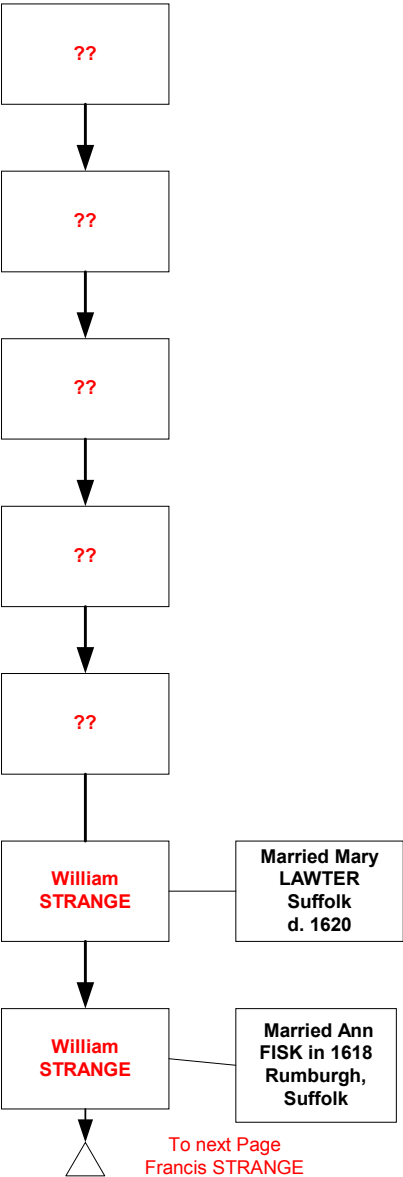

Family Tree (Male Line) of David Vincent STRANGE (Page 1)

Previous ancestry will have to be traced back from Suffolk in the 1500s, area of South Elmham, Rumburgh and Wisset. Option is possibly a name change at this time from Le Strange (or derivation), since some in east of England at the time.

To next Page
Francis STRANGE

Family Tree (Male Line) of David Vincent STRANGE (Page 2, cont from William Strange)

Family Tree (Male Line) of David Vincent STRANGE (Page 3. cont from William Alder Strange)